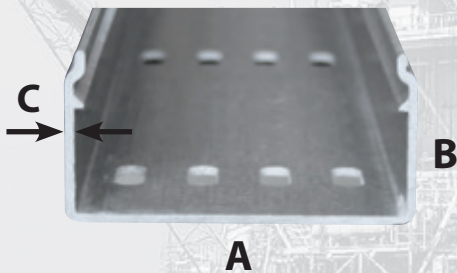

TRY

TRYS

STRUCTURE-tray

TRY/TRYS

A range of lightweight heavy duty GRP cable trays.

- Ideal for corrosive areas or applications where weight is an issue
- Solid or slotted base
- Available in 3m or 6m lengths
- Range of fittings available

Ordering Information

Reference Number		Dimensions			Weight kg/3m
Solid	Slotted	A	B	C	
TRY105	TRYS105	100	50	3mm	2.74
TRY155	TRYS155	150	50	3mm	3.54
TRY205	TRYS205	200	50	4mm	5.70
TRY305	TRYS305	300	50	4mm	7.74
TRY405	TRYS405	400	50	4mm	8.64