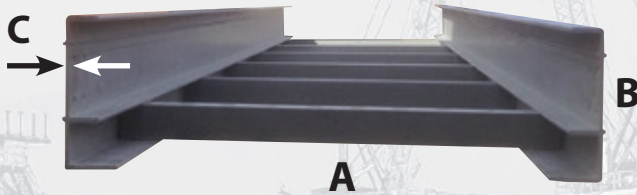

### RAK 150

A range of 150mm high lightweight GRP cable ladders

- Ideal for corrosive areas or applications where weight is an issue
- Available in 3m or 6m lengths
- Standard rung spacings @ 500mm centres. All other spacings available on request.
- Standard alternate face up / face down rung configuration. All other configurations available on request.